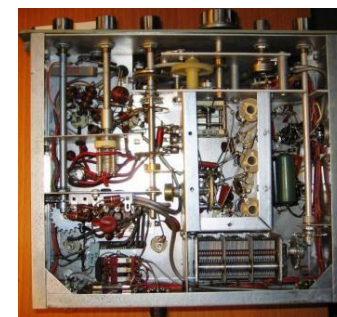

323-Wireles set no 31

324-Radio SMJ Station 2

307-SMH-station

322-Eico-720

309-Disa-Marinetta-71A12

301-Heathkit-Cheyenne-MT1

325-Danita-340

1969-76