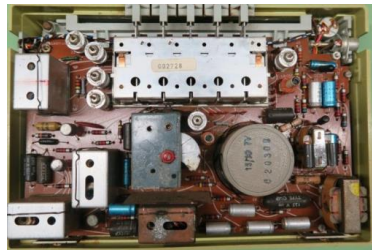

46-Radiola-7402

242-Schaub Lorenz-Touring-T30

135-Tokai Wireles-Vesper-G62

244-B&O-Beolit Teena-609AM

199-LL-Piccolo-633 AM FM

15-B&O-Beolit-609 AM

1963-67

Transistorradioer