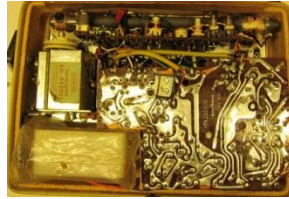

1963-67

Transistorradioer

1968-70

78-Normende-Transita spezial-V31